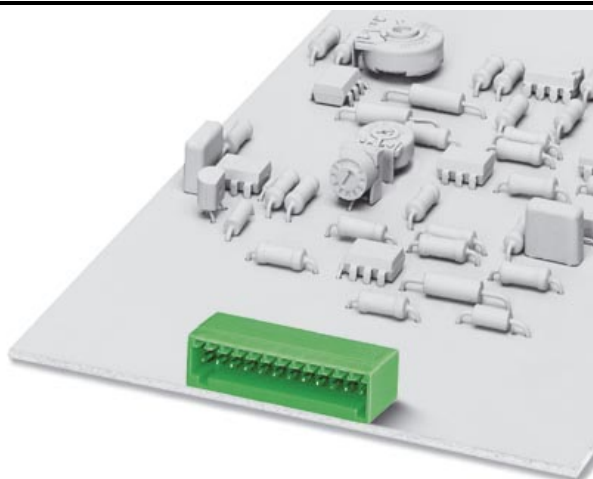

## ► Extract from the online catalog

Header, nominal current: 4 A, rated voltage: 80 V, pitch: 2.5 mm, no. of positions: 11, mounting: Soldering

Order No.	1881532
Ord designation	MC 0,5/11-G-2,5
EAN	4017918156770
Pack	50 Pcs.
Customs tariff	85369010
Catalog page information	Page 80 (CC-2005)

### Dimensions / positions

Pitch	2.5 mm
Dimension a	25 mm
Number of positions	11
Pin dimensions	0,8 x 0,8 mm
Hole diameter	1.2 mm

**Technical data**

Insulating material group	I
Rated surge voltage (III/3)	1.5 kV
Rated surge voltage (III/2)	2.5 kV
Rated surge voltage (II/2)	2.5 kV
Rated voltage (III/2)	160 V
Rated voltage (II/2)	320 V
Connection in acc. with standard	EN-VDE
Nominal current $I_N$	4 A
Nominal voltage $U_N$	80 V
Maximum load current	4 A
Insulating material	PA
Inflammability class acc. to UL 94	V0