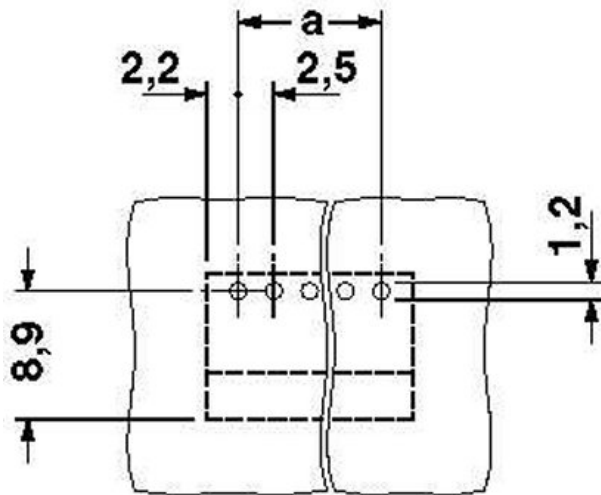

## ► Extract from the online catalog

Header, nominal current: 4 A, rated voltage: 80 V, pitch: 2.5 mm, no. of positions: 11, mounting: Soldering

Order No.	1881532
Ord designation	MC 0,5/11-G-2,5
EAN	4017918156770
Pack	50 Pcs.
Customs tariff	85369010
Catalog page information	Page 80 (CC-2005)

### Dimensions / positions

Pitch	2.5 mm
Dimension a	25 mm
Number of positions	11
Pin dimensions	0,8 x 0,8 mm
Hole diameter	1.2 mm

**Technical data**

Insulating material group	I
Rated surge voltage (III/3)	1.5 kV
Rated surge voltage (III/2)	2.5 kV
Rated surge voltage (II/2)	2.5 kV
Rated voltage (III/2)	160 V
Rated voltage (II/2)	320 V
Connection in acc. with standard	EN-VDE
Nominal current $I_N$	4 A
Nominal voltage $U_N$	80 V
Maximum load current	4 A
Insulating material	PA
Inflammability class acc. to UL 94	V0

#### CUL

Nominal voltage $U_N$	125 V
Nominal current $I_N$	4 A

---

► Drawings

Drilling diagram

Dimensioned drawing

---