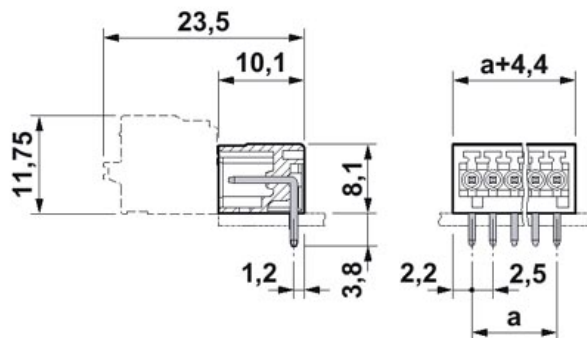

#### CUL

Nominal voltage $U_N$	125 V
Nominal current $I_N$	4 A

---

► Drawings

Drilling diagram

Dimensioned drawing

---

## ► Accessories

---

Item	Designation	Description
<b>Marking</b>		
0804853	SK 2,54/2,8:FORTL.ZAHLEN	Marker card, printed horizontally, self-adhesive, 10-section marker strip, 12 identical decades marked 1-10, 11-20 etc. up to 91-100, sufficient for 120 terminal blocks
<b>Plug/Adapter</b>		
1881435	CP-MC 0,5	Coding section, is inserted into the groove in the header, red insulating material